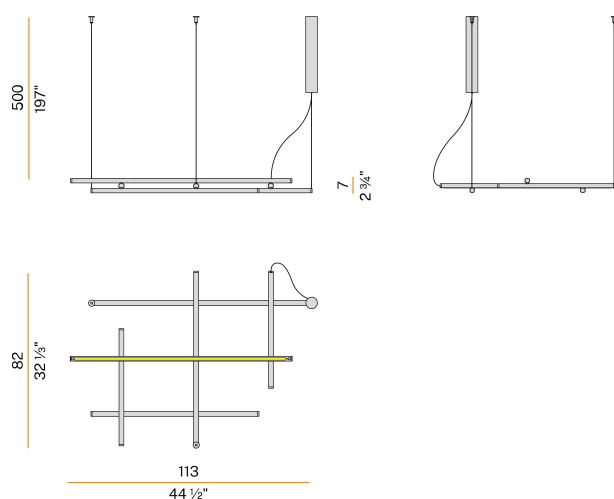

### Data sheet

CODE	L02801.115.0502
SYSTEM POWER CONSUMPTION	77W
EFFICACY	65.52lm/W
LIGHT SOURCE	LED
LIGHT SOURCE LIFETIME	L70 (B10) 60.000h
COLOUR TEMPERATURE	2700K Ra>90
LIGHT DISTRIBUTION	diffused
POWER SUPPLY	220-240V AC
FREQUENCY	50/60Hz
ELECTRICAL CONFIGURATION	dimmable (DALI/Push DIM)
DRIVER	integrated included
NOMINAL LUMINOUS FLUX	9072lm
LUMEN OUTPUT	5045lm
EFFICIENCY	55.6%
WEIGHT	2,80 Kg
PROTECTION DEGREE	IP20
COLOUR TOLLERANCES	SDCM 3
PACKING DIMENSIONS (CM)	87,0 x 118,0 x 14,0

### Technical drawing