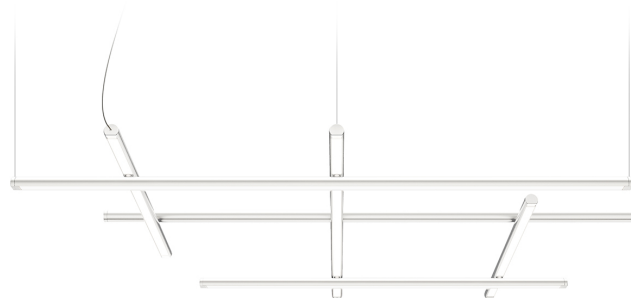

### Data sheet

CODE	L02801.115.0502
SYSTEM POWER CONSUMPTION	77W
EFFICACY	65.52lm/W
LIGHT SOURCE	LED
LIGHT SOURCE LIFETIME	L70 (B10) 60.000h
COLOUR TEMPERATURE	2700K Ra>90
LIGHT DISTRIBUTION	diffused
POWER SUPPLY	220-240V AC
FREQUENCY	50/60Hz
ELECTRICAL CONFIGURATION	dimmable (DALI/Push DIM)
DRIVER	integrated included
NOMINAL LUMINOUS FLUX	9072lm
LUMEN OUTPUT	5045lm
EFFICIENCY	55.6%
WEIGHT	2,80 Kg
PROTECTION DEGREE	IP20
COLOUR TOLLERANCES	SDCM 3
PACKING DIMENSIONS (CM)	87,0 x 118,0 x 14,0

Suspension lighting fixture for interiors, with direct and indirect light emission. Extruded aluminium structure in white, mat black, bronze, mat brass or titanium polyacrylic paint.

Joints in turned brass and die-cast aluminium in polyacrylic paint.

Die-cast aluminium end caps in polyacrylic paint.

Extruded polycarbonate diffusers with opaline finish.

Reversible suspension kit with griplocks and 5m (196,9") long steel cables.

5m (196,9") long power cable in transparent PVC.

Canopy for power supply with 3 outputs, with pickled sheet metal ceiling bracket and extruded aluminium covering in white, mat black, bronze, mat brass or titanium polyacrylic paint.